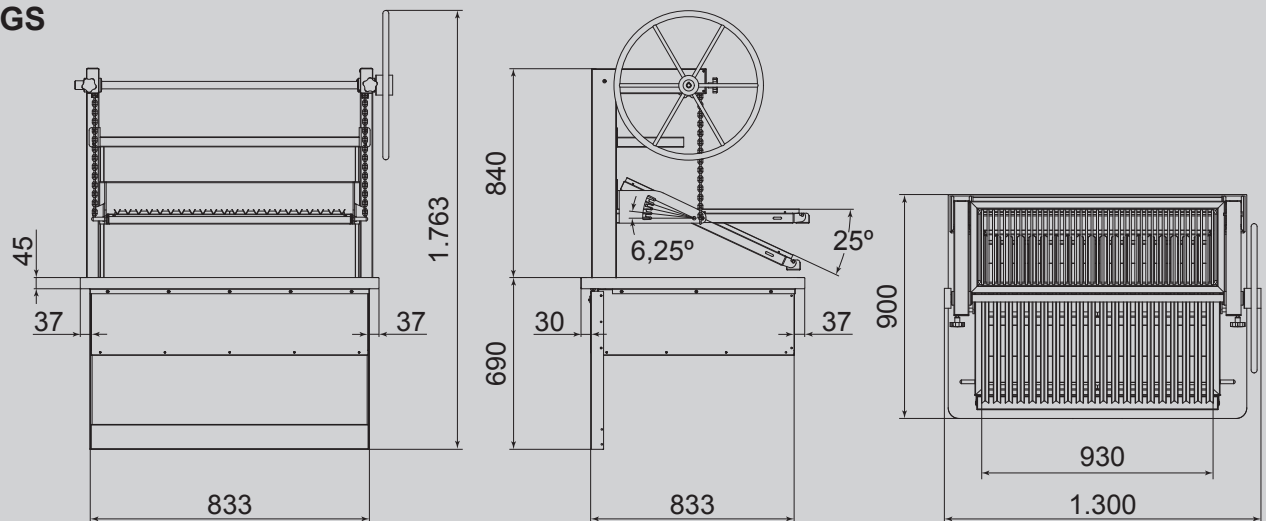

TECHNICAL DRAWINGS

Available in these colors:

Stainless steel