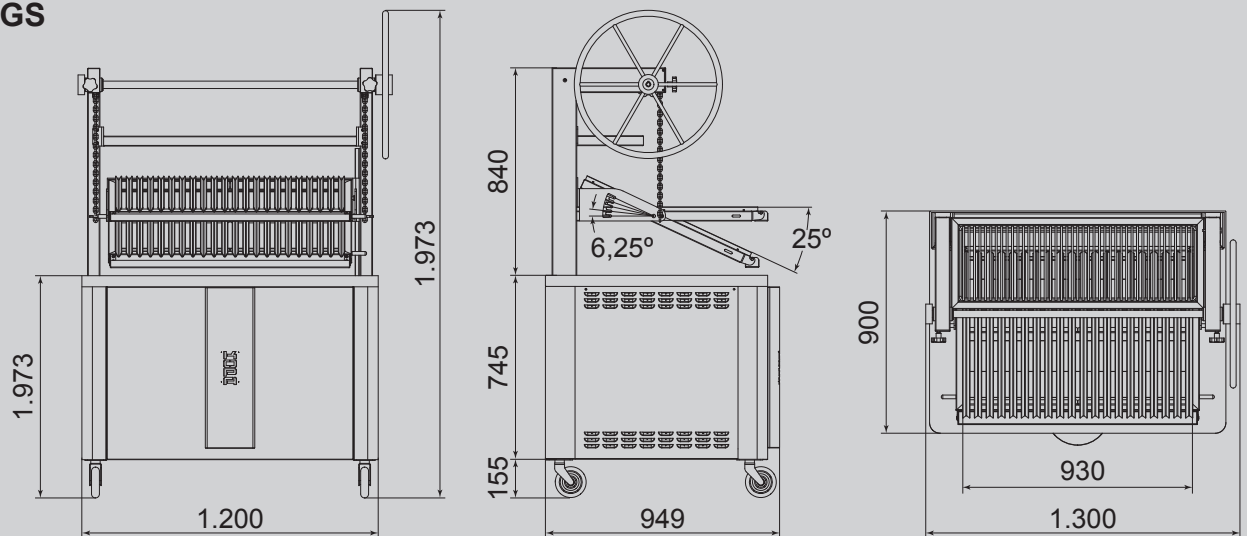

TECHNICAL DRAWINGS

Available in these colors:

Red

Black